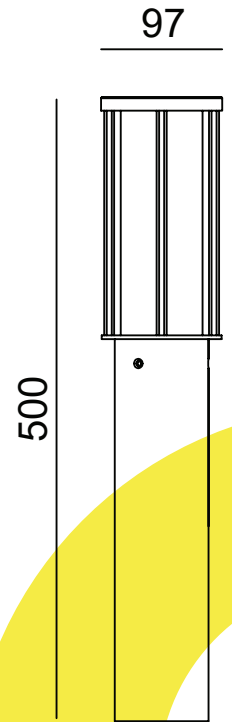

# OUTDOOR LIGHT LAWN BOLLARD

TECHNICAL SHEET

KL-B235-500

**KEYLIGHT**

SPAIN

PRODUCTOS DE ILUMINACION

## FEATURES

- 220-240V
- CE ROHS Certified
- Aluminum die-casting body
- Glass Diffuser
- 3-years warranty

## SPECIFICATIONS

Product Code	KL-B235-500
Power	E27 Max 8W
Input	220-240V
Finishing Colors	White/Silver Grey/Dark Grey/Black
IP Rating	IP44 Class 1
Size	500mm*Ø97mm
Warranty	3 years

IP65

Class I

CRI  
80